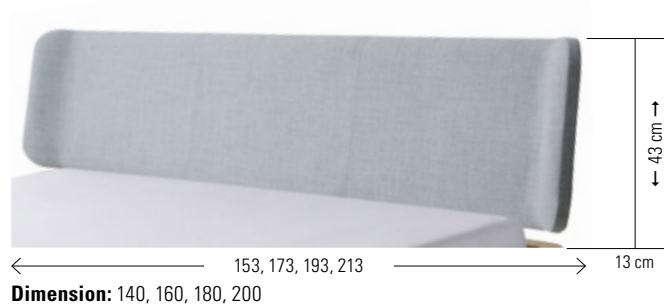

Kopfteile | Têtes de lit | Headboards

Boga

*Leselampen nicht montierbar | Montage de lampes de lecture impossible | No possibility to assemble reading lamps

Kissen zu Kopfteilen | Coussins pour têtes de lit | Cushions for headboards

Stoffauswahl/Farben für Kissen siehe Gesamtkatalog Register 1, Seiten 1.6–1.7 | Choix de tissus/couleurs pour coussins voir catalogue général registre 1, pages 1.6–1.7 | Choice of tissues/colours for cushions see general catalogue index 1, pages 1.6–1.7

Adapter | Adaptateur | Adapter

Bei hohen Matratzen kann mit dem Verlängerungsadapter das Kopfteil um 9 oder 13 cm erhöht werden.

La tête de lit peut être rehaussée de 9 ou 13 cm avec l'adaptateur quand le matelas est plus épais. With the extension adapter the headboard can be extended 9 or 13 cm if mattresses are high.