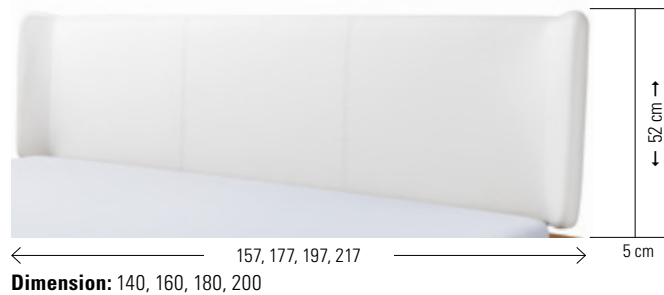

Kopfteile | Têtes de lit | Headboards

Obag*

*Leselampen nicht montierbar | Montage de lampes de lecture impossible | No possibility to assemble reading lamps

Kissen zu Kopfteilen | Coussins pour têtes de lit | Cushions for headboards

Stoffauswahl/Farben für Kissen siehe Gesamtkatalog Register 1, Seiten 1.6–1.7 | Choix de tissus/couleurs pour coussins voir catalogue général registre 1, pages 1.6–1.7 | Choice of tissues/colours for cushions see general catalogue index 1, pages 1.6–1.7

Adapter | Adaptateur | Adapter

Bei hohen Matratzen kann mit dem Verlängerungsadapter das Kopfteil um 9 oder 13 cm erhöht werden.

La tête de lit peut être rehaussée de 9 ou 13 cm avec l'adaptateur quand le matelas est plus épais. With the extension adapter the headboard can be extended 9 or 13 cm if mattresses are high.