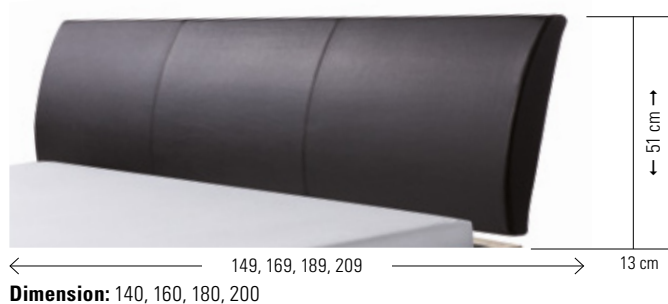

Kopfteile | Têtes de lit | Headboards

Ripo

*Leselampen nicht montierbar | Montage de lampes de lecture impossible | No possibility to assemble reading lamps

Kissen zu Kopfteilen | Coussins pour têtes de lit | Cushions for headboards

Stoffauswahl/Farben für Kissen siehe Gesamtkatalog Register 1, Seiten 1.6–1.7 | Choix de tissus/couleurs pour coussins voir catalogue général registre 1, pages 1.6–1.7 | Choice of tissues/colours for cushions see general catalogue index 1, pages 1.6–1.7

Adapter | Adaptateur | Adapter

Bei hohen Matratzen kann mit dem Verlängerungsadapter das Kopfteil um 9 oder 13 cm erhöht werden.

La tête de lit peut être rehaussée de 9 ou 13 cm avec l'adaptateur quand le matelas est plus épais. With the extension adapter the headboard can be extended 9 or 13 cm if mattresses are high.